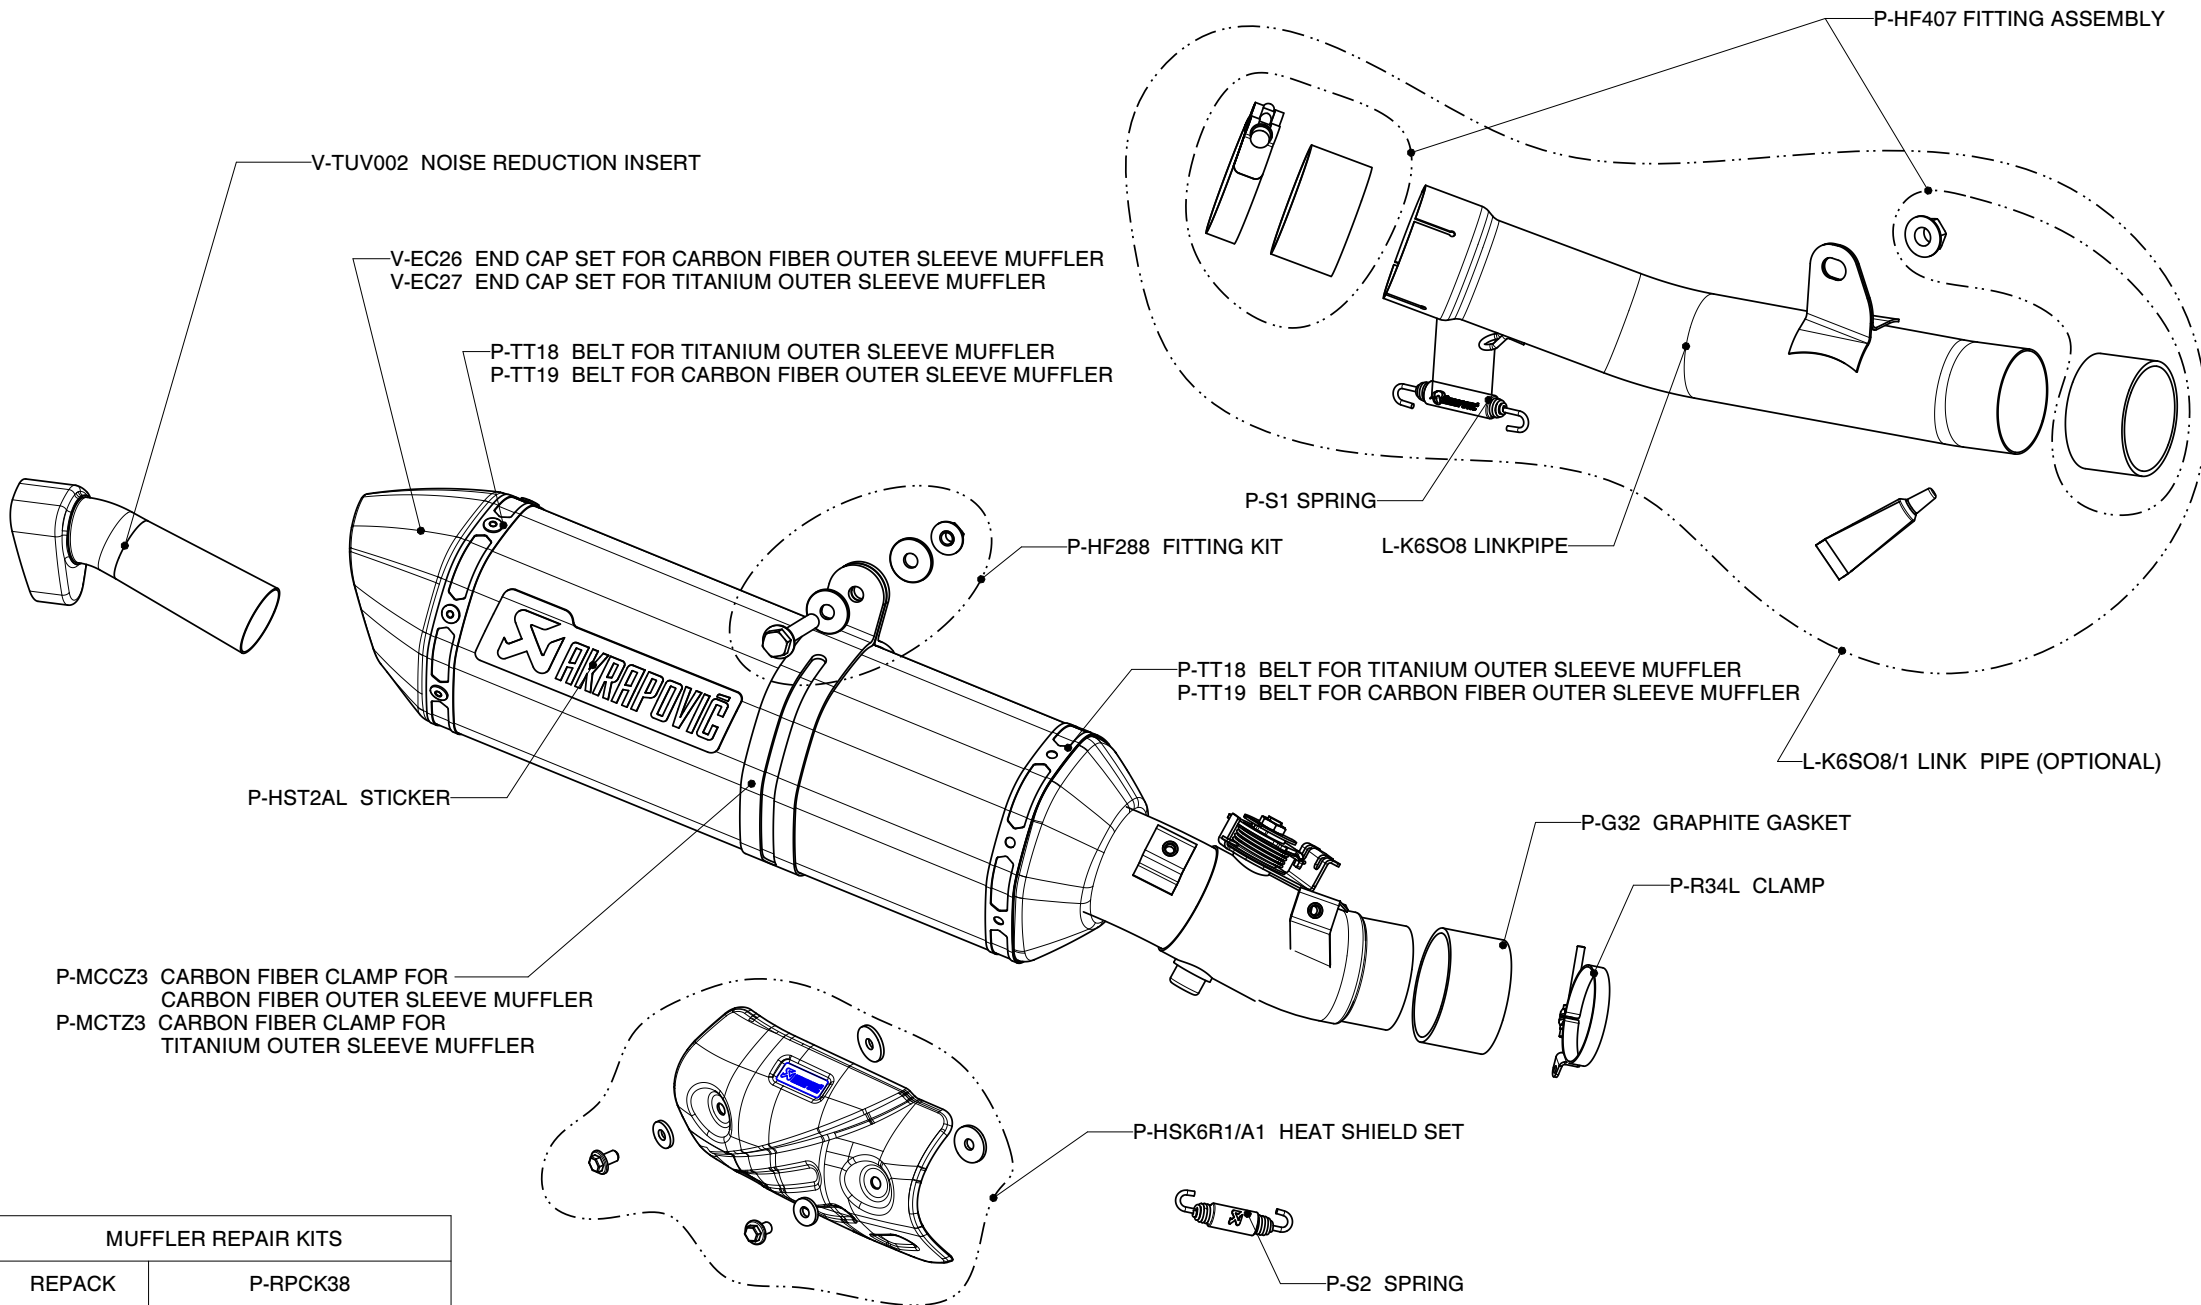

# Kawasaki ZX-6R, SLIP-ON exhaust system / EC Type-approval

Product code: S-K6SO6-HZC

S-K6SO6-HZT

## MUFFLER REPAIR KITS

REPACK

P-RPCK38

SLEEVE

P-RKS116ZT30 - TITANIUM

P-RKS115ZC30 - CARBON

**WARNING! IN COMBINATION WITH OPTIONAL LINKPIPE, THE SLIP ON HOMOLOGATION IS NOT VALID!**

| No. | SalesCode | Description  | Qty. |
|-----|-----------|--------------|------|
| 1   | L-K6SO8/1 | link pipe SS | 1    |
| 2   | L-K6SO8   | link pipe SS | 1    |
| 3   | P-HF407   | fitting kit  | 1    |
| 4   | P-S1      | spring       | 1    |